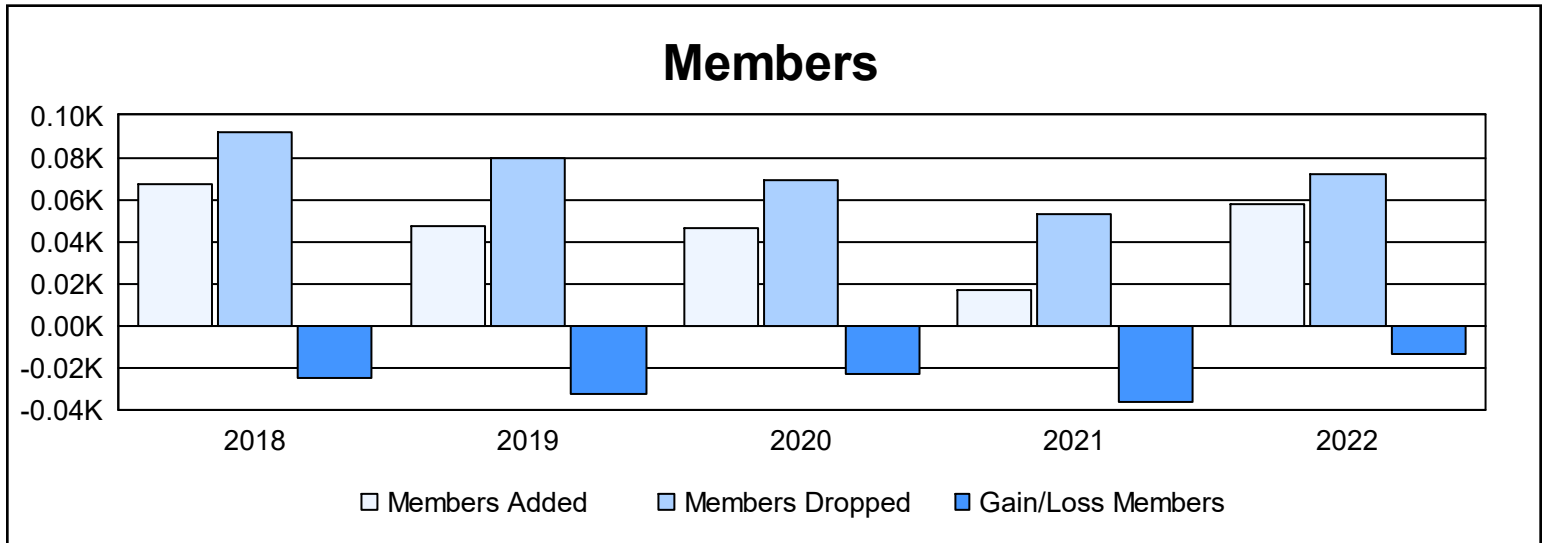

Year	New Clubs	Dropped Clubs	Gain/ Loss Clubs	New Members	Charter Members	Reinstate Members	Transfer Members	Total Member Added	Total Members Dropped	Gain/ Loss Members
2017-2018	0	1	-1	64	0	3	0	67	92	-25
2018-2019	0	0	0	41	0	5	1	47	80	-33
2019-2020	0	0	0	44	1	0	1	46	69	-23
2020-2021	0	0	0	16	0	0	1	17	53	-36
2021-2022	0	1	-1	49	0	5	4	58	72	-14
<b>Average</b>	<b>0</b>	<b>0</b>	<b>0</b>	<b>43</b>	<b>0</b>	<b>3</b>	<b>1</b>	<b>47</b>	<b>73</b>	<b>-26</b>

### Membership Composition June 2022 Cumulative