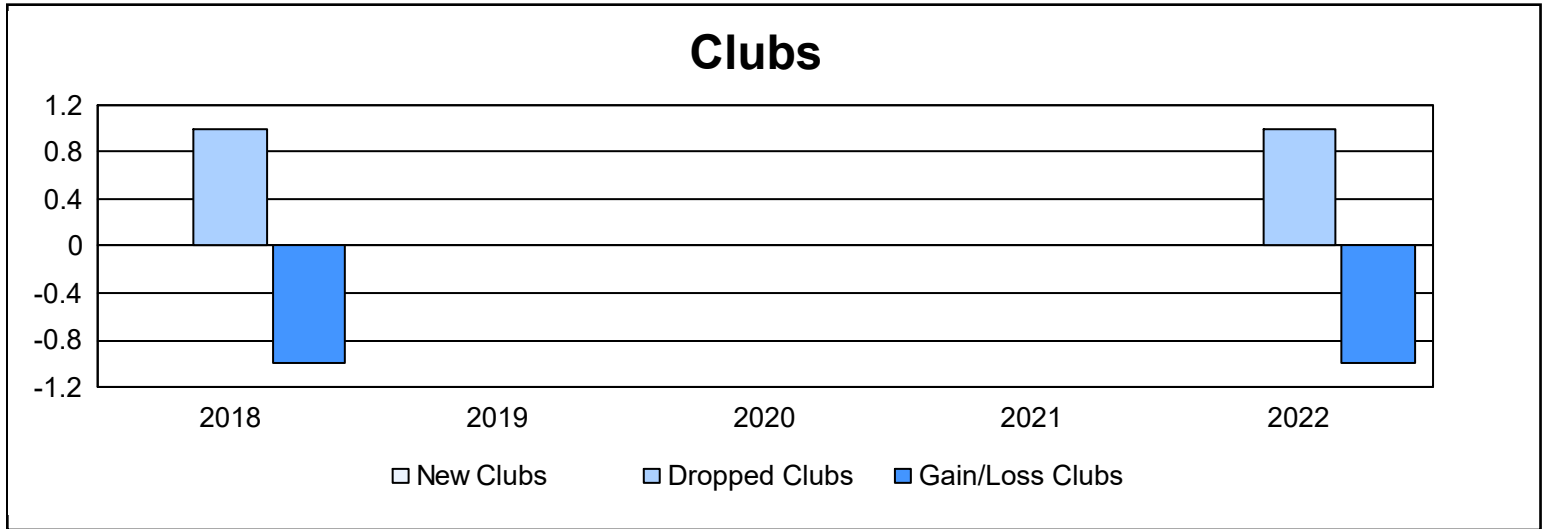

Year	New Clubs	Dropped Clubs	Gain/ Loss Clubs	New Members	Charter Members	Reinstate Members	Transfer Members	Total Member Added	Total Members Dropped	Gain/ Loss Members
2017-2018	0	1	-1	64	0	3	0	67	92	-25
2018-2019	0	0	0	41	0	5	1	47	80	-33
2019-2020	0	0	0	44	1	0	1	46	69	-23
2020-2021	0	0	0	16	0	0	1	17	53	-36
2021-2022	0	1	-1	49	0	5	4	58	72	-14
<b>Average</b>	<b>0</b>	<b>0</b>	<b>0</b>	<b>43</b>	<b>0</b>	<b>3</b>	<b>1</b>	<b>47</b>	<b>73</b>	<b>-26</b>

### Membership Composition June 2022 Cumulative